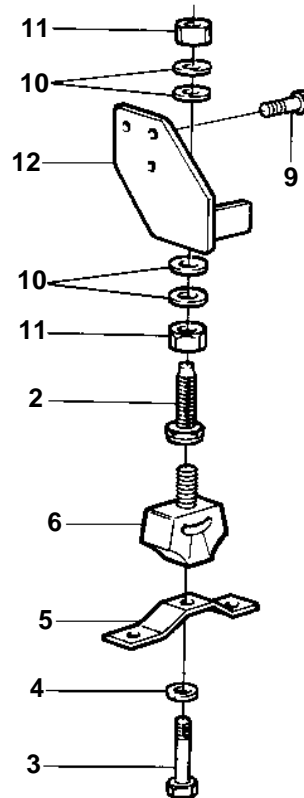

2002,2003

1

8781

2002,2003

REF	PART NO.	QTY	DESCRIPTION	NOTES
1	858452	4	Rubber cushion	
2	838264	4	· Adjuster screw	
3	945808	4	· Screw	M10X25 MM
4	960148	4	· Washer	
5	858423	4	· Attaching plate	
6	858455	4	· Rubber element	
7	858379	2	Engine bracket	
8	970947	6	Screw	(955317)
9	946817	6	Screw	
10	829893	16	Lock washer	
11	955806	8	Nut	
12	858776	1	Engine bracket	S.B
	858775	1	Engine bracket	P