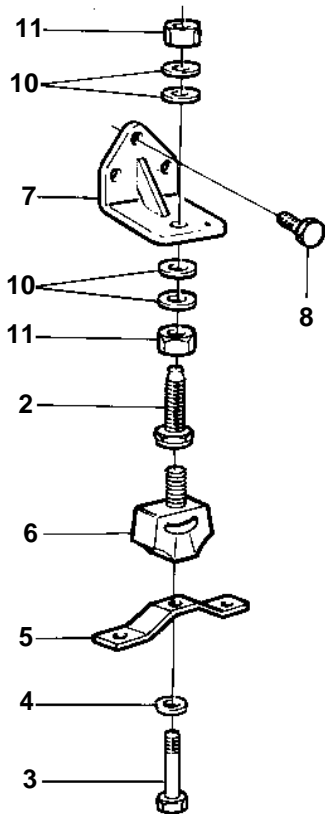

2002,2003

1

8781

2002,2003

REF	PART NO.	QTY	DESCRIPTION	NOTES
1	858452	4	Rubber cushion	
2	838264	4	· Adjuster screw	
3	945808	4	· Screw	M10X25 MM
4	960148	4	· Washer	
5	858423	4	· Attaching plate	
6	858455	4	· Rubber element	
7	858379	2	Engine bracket	
8	970947	6	Screw	(955317)
9	946817	6	Screw	
10	829893	16	Lock washer	
11	955806	8	Nut	
12	858776	1	Engine bracket	S.B
	858775	1	Engine bracket	P